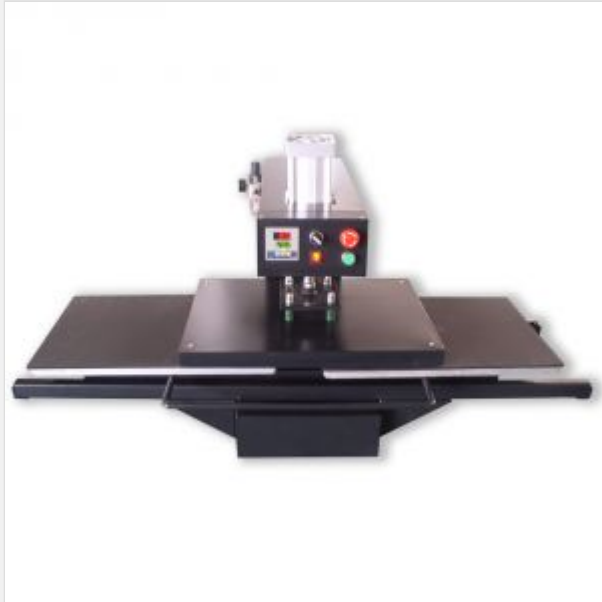

16" x 24" Pneumatic Double Working-Table Heat Press Machine with Moveable Lower Tables

Item Code: HTM-LCB3-III

FOB Price: **\$1,050/set**

Mini Order: 1 set

Shipping Weight: ★★☆☆☆

Average Rating: 319.0lb (145kg)

[Inquire Now](#)

Overview

- . Working-table could be moveable left and right.
- . Pneumatic double working tables for high speed transferring printing.
- . Counterpoint of heating panel and working table is accurate.
- . Thicker heating panel adopting precise around tube technology for even and steady heating supplying.
- . Surface of heating panel is specially processed to be heat-resisting, smooth, and easy to clean.
- . It's convenient and easy to operate.

Description:

This Pneumatic Double Table Heat Press Machine is featured by its double working tables and air automatic working system. The heating panel is thicker adopting precise around tube technology for even and steady heating supply. The working table can be pulled and pushed easily on left or right. This style of machine works steadily with high speed and it's suitable for industry use. The machine is with CE certification and 12 months warranty!

Application:

This Pneumatic Double Workin-Table Heat Press Machine is widely used in transferring any image you like to T-shirts, fabric bags, pants and others which are made of textile, knitting, non-woven, chemical fibre or cotton materials, and metal sheet, adornment, etc.