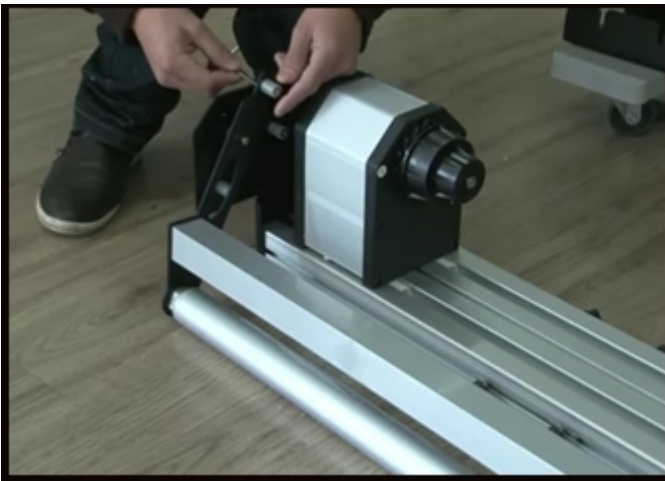

Specifications

Model	SZQ-JX-T1
Working Width	1600mm
Voltage	24V